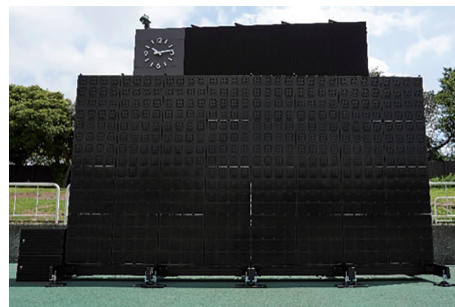

With this speaker you can beam steer your desired sound to places you want and divert sound away from places like neighbourhood and other areas.

Company Introduction

We are a PA company located in Yokohama, Japan. Our primary business is PA (public announcement) development of our own products and import and retail of overseas audio equipment. Since the beginning of Dream Inc, we have been known for customer-friendliness, flexibility, and a very good cost/performance in the PA industry but providing high quality in-house speaker systems at the same time.

Others (Comments)

- 2017 - JustHit subject to receive subvention from the City of Yokohama under its Small Business Innovation Research (SBIR) subsidy program for 2017
- 2018 - Opened "challengeBOX" Tokyo office on April 1st 2018
- 2018 - JustHit subject to subvention from the city of Yokohama under the SBIR program for 2018, receiving subsidies for sales and marketing
- 2018 / 2019 collaboration with known global players in the A/V industry

Company Information

Industry PA, sound engineering, speaker manufacturer

Corporate name Dream Inc.

Representative Noriyuki Masanobu

Capital 10,000,000JPY

Number of Employees 18

Person In Charge Masanobu Noriyuki

Head office 1694-1 Nippa-cho Kohoku-ku Yokohama-shi Kanagawa

Main phone number +81-045-531-5331

Web address www.dream-pa.jp

Established date 1986

Main Clients JTB モチベーション、コングレ、藤田、東芝デジタルマーケティングイニシアティブ、東急コミュニケーションズ、牧野フライス製作所、Riedel Communications

E-mail julienloretan@dream-pa.jp